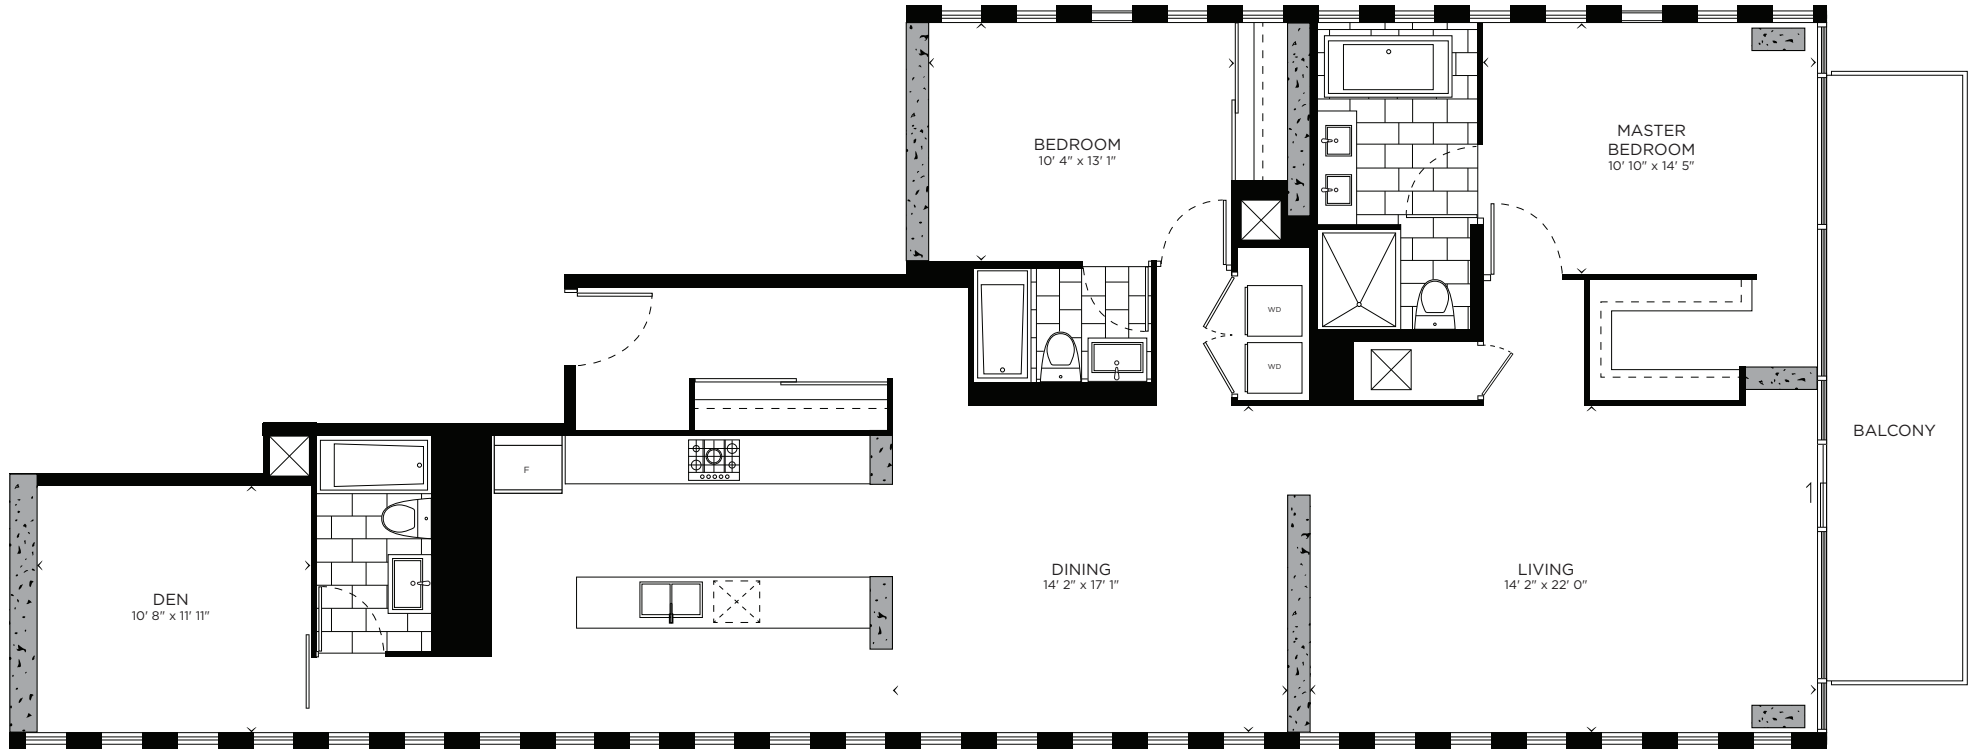

SHOREDITCH 02

1,900 SQFT.
TWO BEDROOM + DEN

FLOORS 18-22