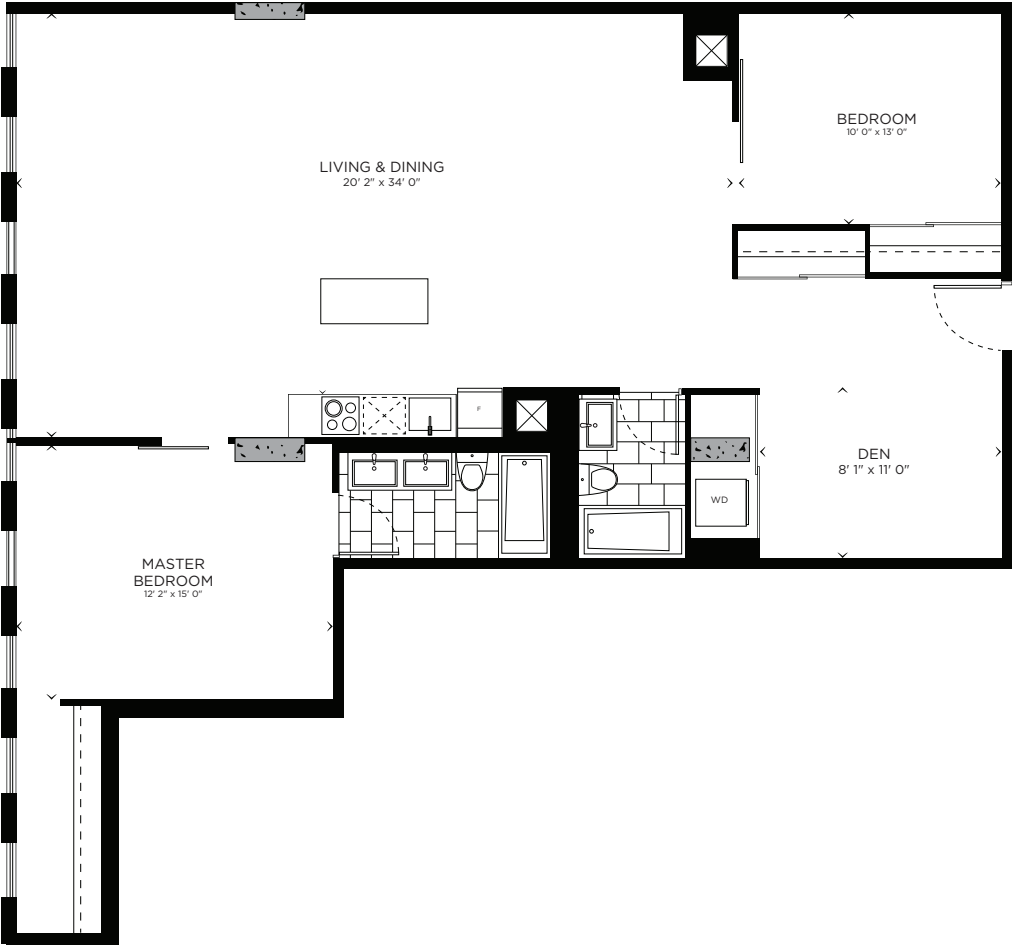

WORK + LIVE

YORK LOFT 03

1,506 SQFT.
TWO BEDROOM + DEN

FLOORS 2-4